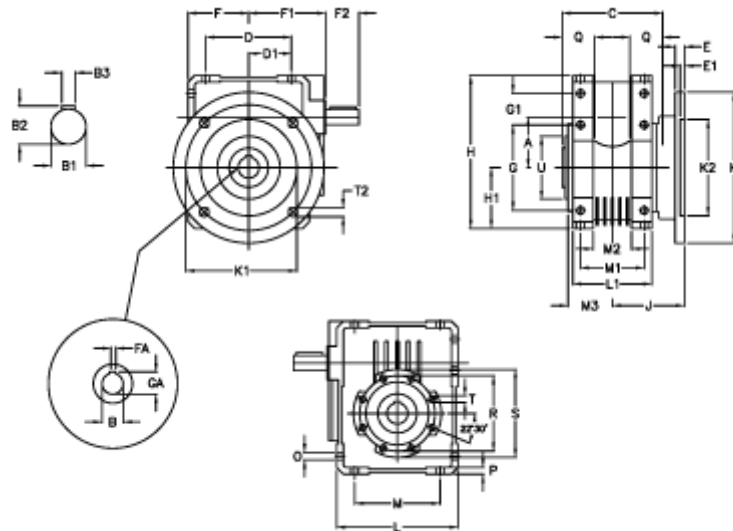

Article number: 3922075025500

Description: Worm gear with solid input shaft
W 75UFC1-25-HS unassembled

Measures

A = 75.00	Description = W75 UFC-xx-P71 B5	G1 = 46.5	L = 174	Q = 40
B = 30	E = 12	GA = 33.3	L1 = 104	R = 110
B1 = 19	E1 = 5	H = 220.5	M = 126	S = 125
B2 = 21.5	F = 87.0	H1 = 87.0	M1 = 82	T = M8x14
B3 = 6	F1 = 124.5	J = 85.0	M2 = 44	T2 = 12.5
C = 127	F2 = 40	K = 200	M3 = 58.5	U = 90
D = 109.5	FA = 8	K1 = 165	O = 10.5	
D1 = 46.5	G = 126	K2 = 130	P = 9	